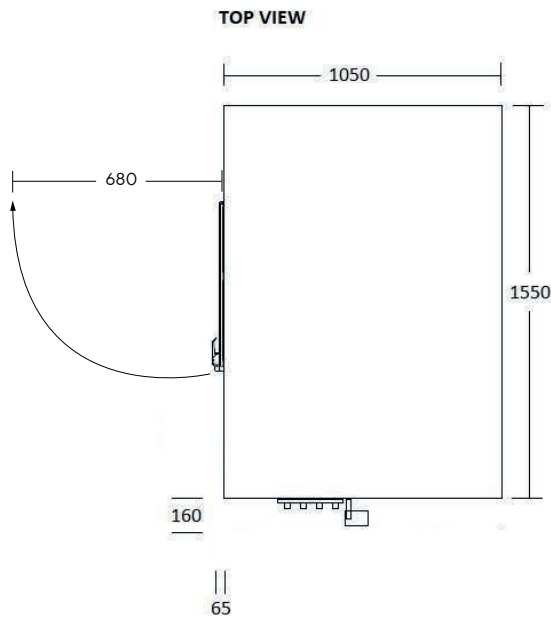

Standard measurement distance: 50cm

Multiplexer: TF-AC-MX4

Antenna assembly: 4 Channel Kit for C50 Cabinet TF-AC-4A50.

(The Kit includes four standard patch antennas, antenna mount, RF cables and a UHF circulator.)

Rotationsystem: TC-AC-ROT50; Ø500mm; load at center: max 10kg recommended, absolute max 15kg, (limit is lower off the center)

Size: 1550 x 1050 x 1500 mm (61" x 43" x 59")

Delivery:

Crate size: 180 x 120 x 180 cm (w x d x h, typ.)

Gross weight: 425 kg (typ.)

MAIN DIMENSIONS

- Width: 1550 mm (+ 160 mm rotating table motor)
- Height: 1500 mm (+ 15 mm rubber feet)
- Depth: 1050 mm (+ 65 mm door handles)

Other dimensions indicative only:

- Net weight: 230kg
- Typical gross weight (shipment) 425kg

C50 dimensions