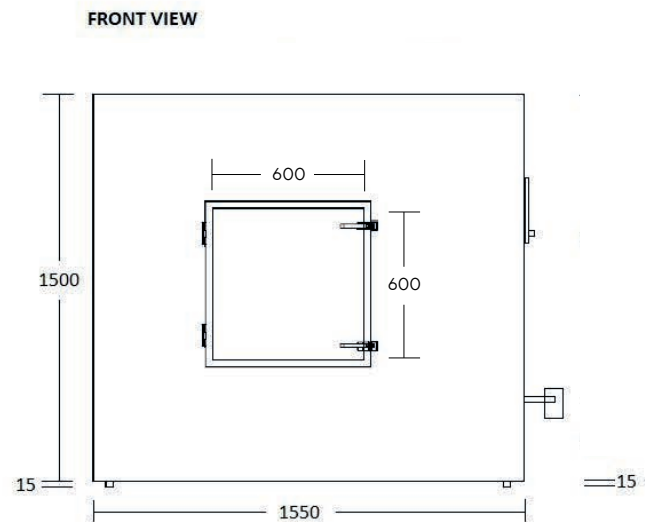

Standard measurement distance: 50cm

Multiplexer: TF-AC-MX4

Antenna assembly: 4 Channel Kit for C50 Cabinet TF-AC-4A50.

(The Kit includes four standard patch antennas, antenna mount, RF cables and a UHF circulator.)

Rotationsystem: TC-AC-ROT50; Ø500mm; load at center: max 10kg recommended, absolute max 15kg, (limit is lower off the center)

Size: 1550 x 1050 x 1500 mm (61" x 43" x 59")

Delivery:

Crate size: 180 x 120 x 180 cm (w x d x h, typ.)

Gross weight: 425 kg (typ.)

MAIN DIMENSIONS

- Width: 1550 mm (+ 160 mm rotating table motor)
- Height: 1500 mm (+ 15 mm rubber feet)
- Depth: 1050 mm (+ 65 mm door handles)

Other dimensions indicative only:

- Net weight: 230kg
- Typical gross weight (shipment) 425kg

C50 dimensions