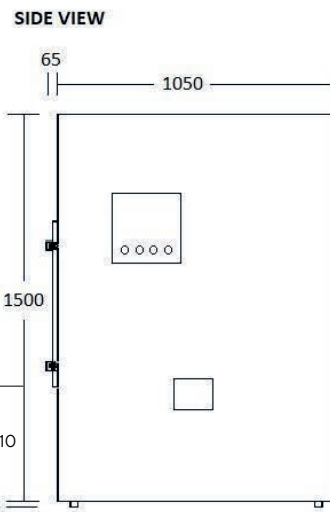

Standard measurement distance: 50cm

Multiplexer: TF-AC-MX4

Antenna assembly: 4 Channel Kit for C50 Cabinet TF-AC-4A50.

(The Kit includes four standard patch antennas, antenna mount, RF cables and a UHF circulator.)

Rotationsystem: TC-AC-ROT50; Ø500mm; load at center: max 10kg recommended, absolute max 15kg, (limit is lower off the center)

Size: 1550 x 1050 x 1500 mm (61" x 43" x 59")

Delivery:

Crate size: 180 x 120 x 180 cm (w x d x h, typ.)

Gross weight: 425 kg (typ.)

MAIN DIMENSIONS

- Width: 1550 mm (+ 160 mm rotating table motor)
- Height: 1500 mm (+ 15 mm rubber feet)
- Depth: 1050 mm (+ 65 mm door handles)

Other dimensions indicative only:

- Net weight: 230kg
- Typical gross weight (shipment) 425kg

C50 dimensions